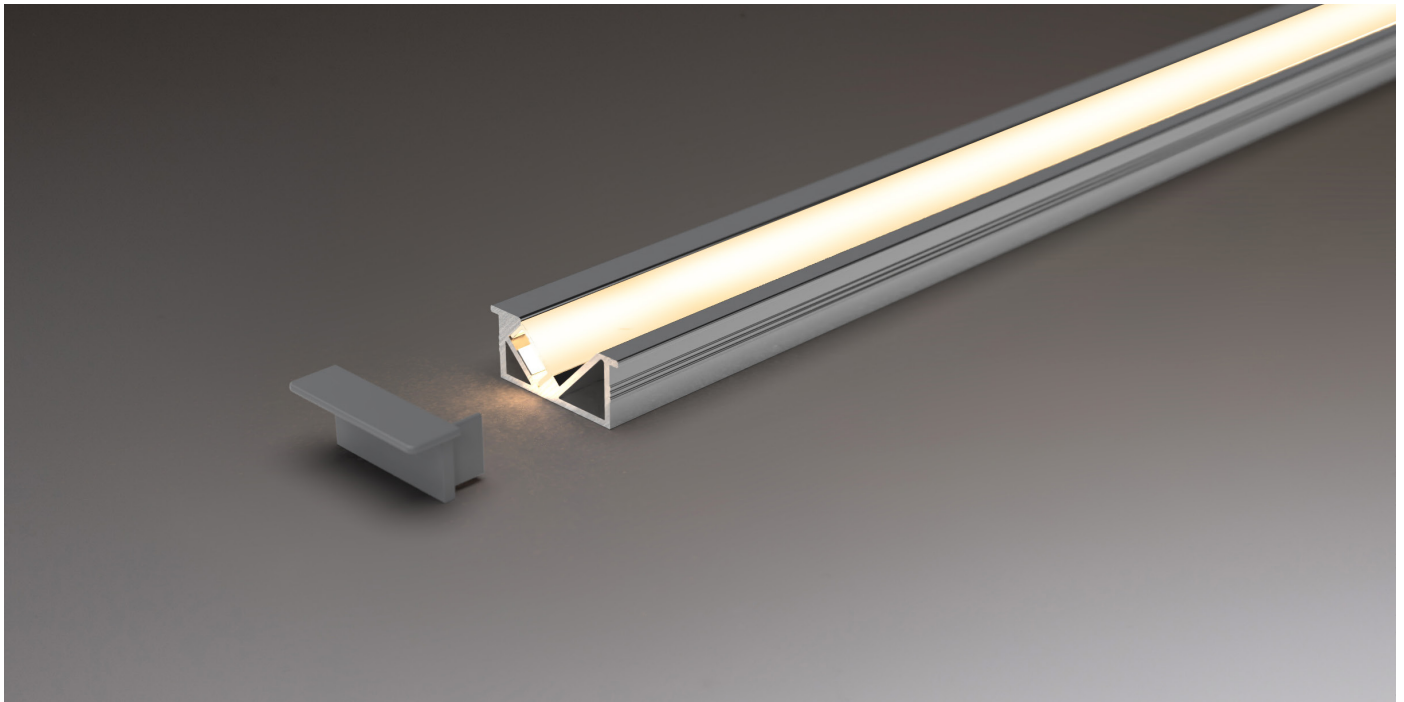

# Recessed Aluminium - 26 x 10.5

PRO6R-XXX

PRO

Product Reference:

<b>PRO6R</b>	<input type="checkbox"/>	<b>Finish</b>	<input type="checkbox"/>	<b>Length</b>	<input type="checkbox"/>	<b>Diffuser</b>
	<input checked="" type="checkbox"/>	8 Aluminium	<input type="checkbox"/>	1m 1 metre	<input type="checkbox"/>	O Opal
	<input type="checkbox"/>		<input checked="" type="checkbox"/>	2m 2 metre	<input type="checkbox"/>	

Diagram:

Each metre of fossLED profile comes with two End Caps (one with and one without a cable feed hole) as standard; for extra accessory packs please quote code PRO6R-8AC.

Client

Date

Project ref

Product Ref