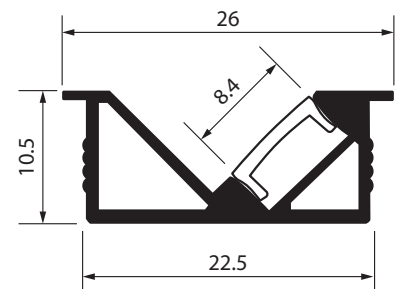

# Recessed Aluminium - 26 x 10.5

PRO6R-XXX

PRO

Product Reference:

<b>PRO6R</b>	<input type="checkbox"/>	<b>Finish</b>	<input type="checkbox"/>	<b>Length</b>	<input type="checkbox"/>	<b>Diffuser</b>
	<input checked="" type="checkbox"/>	8 Aluminium	<input type="checkbox"/>	1m 1 metre	<input type="checkbox"/>	O Opal
	<input type="checkbox"/>		<input checked="" type="checkbox"/>	2m 2 metre	<input type="checkbox"/>	

Diagram:

Each metre of fossLED profile comes with two End Caps (one with and one without a cable feed hole) as standard; for extra accessory packs please quote code PRO6R-8AC.

Client

Date

Project ref

Product Ref