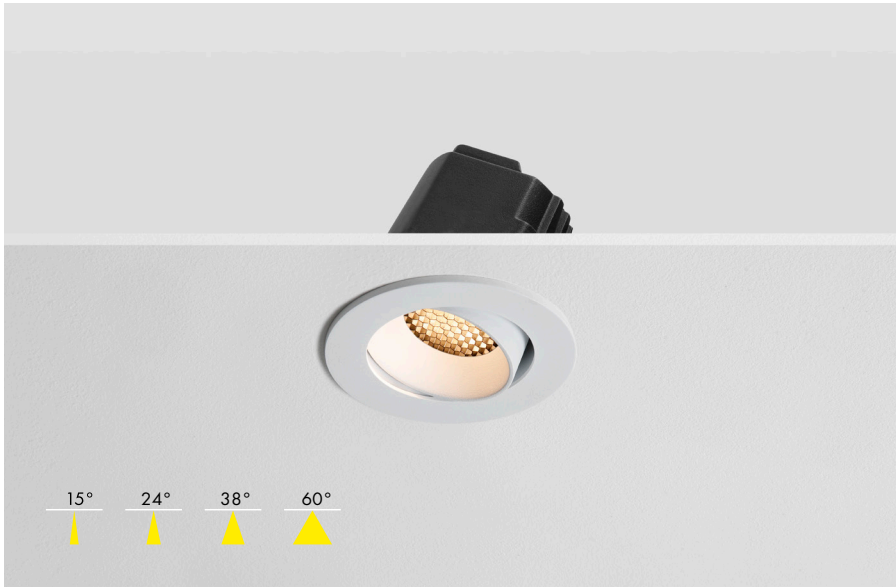

FORMA Tilt

Modular - White on White Honeycomb

FX
ARC SERIES

Baffle Colour Selection

Choose from additional Black Baffle covers

Easy Installation

Mains Loop-in and Loop-out Driver feature on Standard & Mains Dimmable Models

High CRI & High Efficiency

Featuring the latest Technology in LED engines to help enhance the appearance of colours & objects whilst offering high lumen efficiencies

Description

The Forma modular embodies a classic yet minimalist design which seamlessly blends into any environment, helping form that high end finish. This versatile yet elegant Fire Rated LED Downlight features a multitude of power outputs, dimming protocols and Kelvin variations including Dim to Warm. As with all our modular range this unit features a high Colour Rendering Index (CRI) of 95+, offering a clean light in any output which in turn enhances the appearance of colours and objects it comes into contact with.

Dimensions

Height: 67mm
Diameter: Ø80mm
Cut Out: Ø68-70mm

Wattage	10W	12W
Lumen Output	850lm	1020lm
Lumens per Watt	85lm/w	
Finish	RAL 9003	
Class	Class 3	

Part code Builder

FL330 - 00H - add code below

Wattage	Colour Temperature	Beam Angle	Dimming	Additions
3	G	15	S	EM
3 - 10W 4 - 12W	G - 2700K C - 3000K N - 4000K	15 - 15° 24 - 24° 38 - 38° 60 - 60°	S - Switched R - Mains Dim Z - 0 to 10V D - DALI	EM - 3 Hour EM EMD - 3 Hour EM DALI