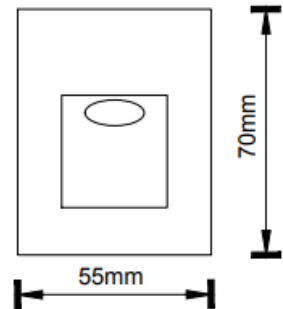

product Data

LIGHTING OF LONDON

Hide

The Hide is a discreet recessed fitting suitable for wall mounting, providing 50° of even lighting to beautifully highlight and mark its surroundings.

Suitable for interior and exterior applications. Installation sleeve included.

Ensure smooth dimming ability with our range of PowerBank drivers.

Material	Anodised aluminium
Lumen Output	45Lm
LED	CREE 1 pc XPE LED
Lifespan	>50,000 hrs
CRI	> 90
Input Voltage	DC
Power	1W 3V 700mA
Power Factor	-
Size	70 height * 55 width * 71 depth (mm)
Beam Angle	50°
Cut Out	-
Fire & Acoustic Rated	-
IP Rating	65
Working Temperature	-
Binning	-
Colour Temperature	3000K
Finish	White / Polished Chrome / Satin Nickel