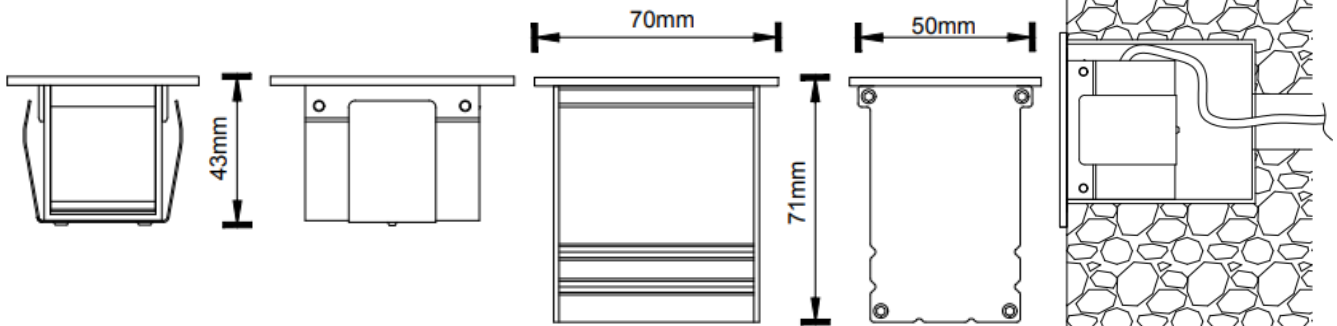

product Data

LIGHTING OF LONDON

Hide

The Hide is a discreet recessed fitting suitable for wall mounting, providing 50° of even lighting to beautifully highlight and mark its surroundings.

Suitable for interior and exterior applications. Installation sleeve included.

Ensure smooth dimming ability with our range of PowerBank drivers.

Material	Anodised aluminium
Lumen Output	45Lm
LED	CREE 1 pc XPE LED
Lifespan	>50,000 hrs
CRI	> 90
Input Voltage	DC
Power	1W 3V 700mA
Power Factor	-
Size	70 height * 55 width * 71 depth (mm)
Beam Angle	50°
Cut Out	-
Fire & Acoustic Rated	-
IP Rating	65
Working Temperature	-
Binning	-
Colour Temperature	3000K
Finish	White / Polished Chrome / Satin Nickel