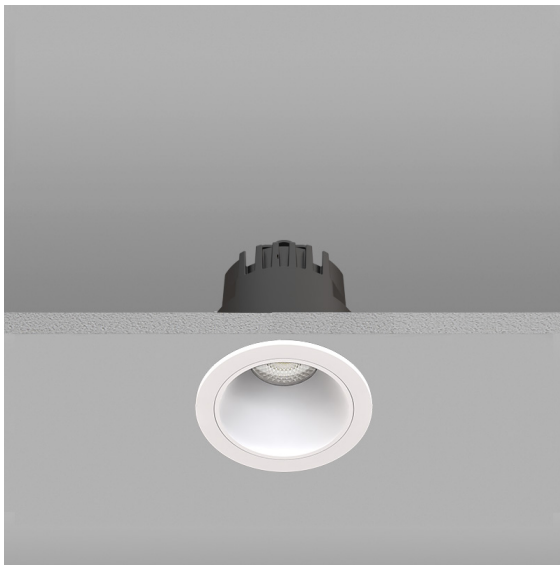

IRIS 10W  
VIV-10B

FX

ARC SERIES

CCT Switchable

3 Kelvin Selections 27K/30K/40K from one product  
Easy Switch Access without the need of Downlight Removal

Baffle Colour Selection

Choose from additional Gold or Silver Baffle covers

Easy Installation

Mains Loop-in and Loop-out Driver feature on Standard & Mains Dimmable Models

High CRI & Anti Glare

A set back reflector for a low glare rating coupled with a powerful & Crisp light engine to help enhance the appearance of colours & objects.

Specifications

Product Code	Finish	Colour Temperature	lm	CRI	PF	Dimming
VIV-10BS	White	3 IN 1 (2700K - 3000K - 4000K)	745	95	0.90	Switched
VIV-10B	White	3 IN 1 (2700K - 3000K - 4000K)	745	95	0.90	Mains Dim
VIV-10BO	White	3 IN 1 (2700K - 3000K - 4000K)	745	95	0.95	Mains OSRAM
VIV-10BZ	White	3 IN 1 (2700K - 3000K - 4000K)	745	95	0.95	0-10V Dim
VIV-10BD	White	3 IN 1 (2700K - 3000K - 4000K)	745	95	0.95	DALI Dim
VIV-10BDO	White	3 IN 1 (2700K - 3000K - 4000K)	745	95	0.98	DALI OSRAM

30, 60 and 90 Minutes Fire Rated

IP65 Rated, suitable for bathroom Zones 1, 2 & 3.

Insulation coverable

Unified Glare Rating

Beam Angle

Mains, 0-10V & DALI Dimmable

Colour Rendering Index

5 Year Warranty