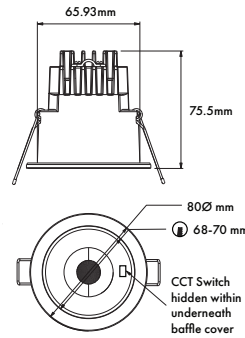

IRIS 10W
VIV-10B

FX

ARC SERIES

CCT Switchable

3 Kelvin Selections 27K/30K/40K from one product
Easy Switch Access without the need of Downlight Removal

Baffle Colour Selection

Choose from additional Gold or Silver Baffle covers

Easy Installation

Mains Loop-in and Loop-out Driver feature on Standard & Mains Dimmable Models

High CRI & Anti Glare

A set back reflector for a low glare rating coupled with a powerful & Crisp light engine to help enhance the appearance of colours & objects.

Specifications

Product Code	Finish	Colour Temperature	lm	CRI	PF	Dimming
VIV-10BS	White	3 IN 1 (2700K - 3000K - 4000K)	745	95	0.90	Switched
VIV-10B	White	3 IN 1 (2700K - 3000K - 4000K)	745	95	0.90	Mains Dim
VIV-10BO	White	3 IN 1 (2700K - 3000K - 4000K)	745	95	0.95	Mains OSRAM
VIV-10BZ	White	3 IN 1 (2700K - 3000K - 4000K)	745	95	0.95	0-10V Dim
VIV-10BD	White	3 IN 1 (2700K - 3000K - 4000K)	745	95	0.95	DALI Dim
VIV-10BDO	White	3 IN 1 (2700K - 3000K - 4000K)	745	95	0.98	DALI OSRAM

Product Additions

Product Code	Finish	Description
VIV-10-CN	Black	Interchangeable Baffle
VIV-10-CA	Silver	Interchangeable Baffle
VIV-10-CO	Gold	Interchangeable Baffle
3HR-EMS	N/A	3 Hour Emergency Pack
3HR-EMD	N/A	3 Hour Emergency Pack DALI

30, 60 and 90 Minutes Fire Rated

IP65 Rated, suitable for bathroom Zones 1, 2 & 3.

Insulation coverable

Unified Glare Rating

Beam Angle

Mains, 0-10V & DALI Dimmable

Colour Rendering Index

5 Year Warranty