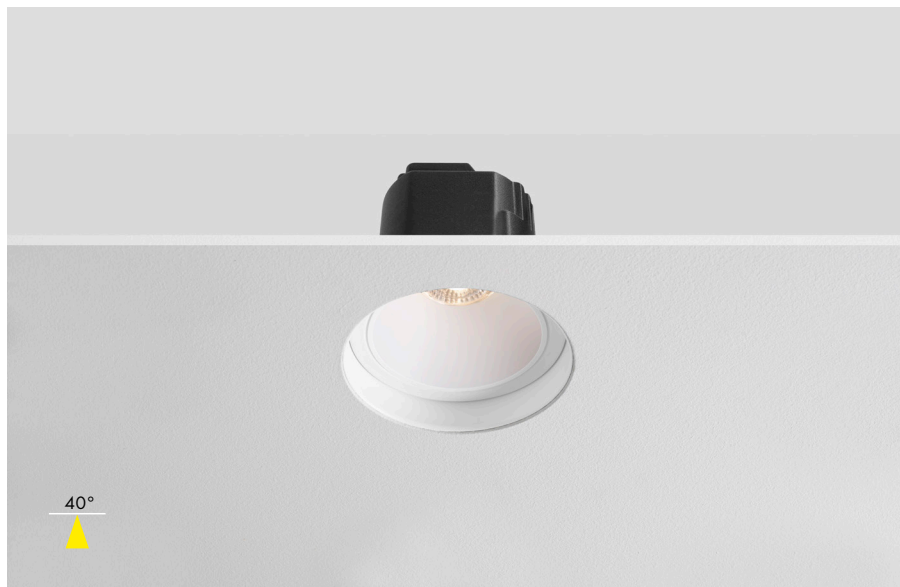

# IRIS

Antiglare Plaster In - White on White

FX

ARC SERIES

### Baffle Colour Selection

Choose from additional Black, Gold or Silver Baffle covers

### Description

The IRIS Antiglare is our versatile and yet elegant Fire Rated LED Downlight, featuring a multitude of Power Outputs, Kelvin and Dimming Protocol variations. This unit has been designed with Antiglare at the forefront of its design with its set back reflector, offering a UGR of only 11 when ordered with a black insert and 19 in standard white; producing a low glare and superior visual comfort. At a Colour rendering Index (CRI) of 95+ the IRIS offers as a crisp light in any output which in turn enhances the appearance of colours and objects it comes into contact with.

### Dimensions

Height: 75.5mm, 89mm (including Plaster In fixture)

Diameter: 80mm

Cut Out: 90mm

Wattage	10W	12W	13W
Lumen Output	750lm	900lm	975lm
Lumens per Watt	75lm/w		
Finish	RAL 9003		
Class	Class 3		