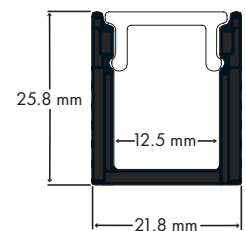

Walk Over PRO - 22 x 26

PRO11 - XXX

PRO

IP20

Product Reference:

Diagram:

PRO11R	Finish	Length	Diffuser
	8 Aluminium	1m 1 meter 2m 2 meter	O Opal

* Each meter of Foss Profile comes with 2 Clips + End Caps as standard; for extra packs please quote code PRO11-AC