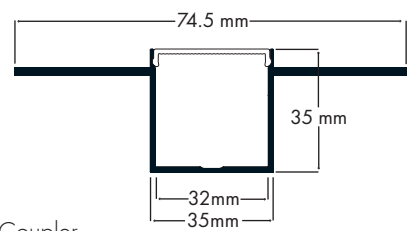

PRO

IP20

5 Year

Product Reference:

PRO35P	Finish	Length	Diffuser	Accessories
8	Aluminium	1m 2m	Opal	PRO-90D PRO-180D
		1 meter 2 meter		Corner Coupler Straight Coupler

Diagram:

* Each meter of Foss Profile comes with 2 Clips + End Caps as standard; for extra packs please quote code PRO35P-8AC