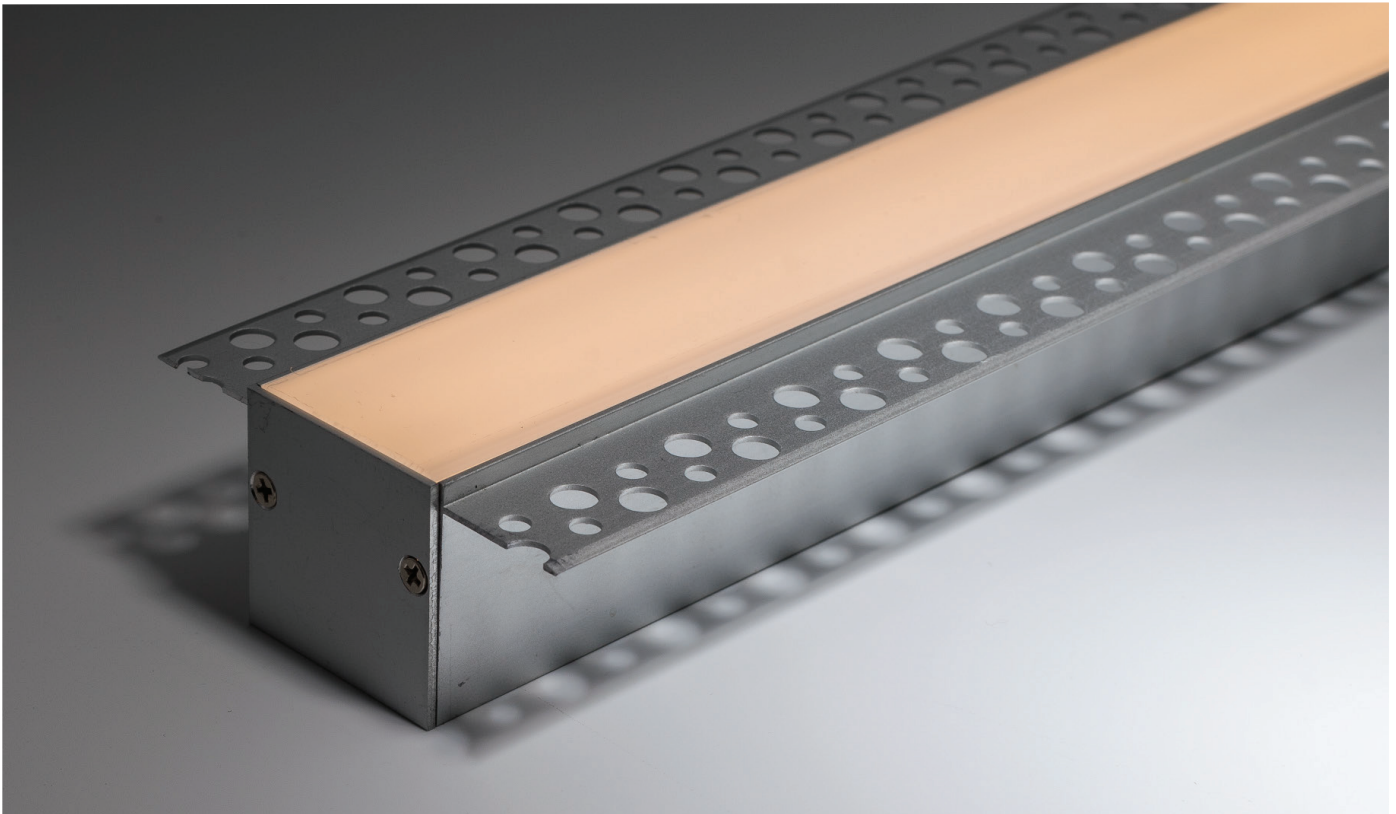

PRO

IP20

5 Year

Product Reference:

PRO35P	Finish	Length	Diffuser	Accessories
8	Aluminium	1m 2m	Opal	PRO-90D PRO-180D
		1 meter 2 meter		Corner Coupler Straight Coupler

Diagram:

* Each meter of Foss Profile comes with 2 Clips + End Caps as standard; for extra packs please quote code PRO35P-8AC