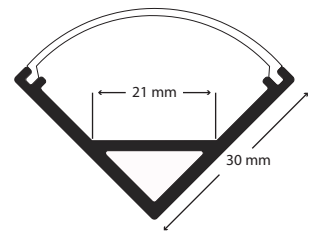

Surface Angle PRO - 30 x 30

PRO8 - XXX

PRO

Product Reference:

PRO8	<input type="checkbox"/> Finish	<input type="checkbox"/> Length	<input type="checkbox"/> Diffuser
8	Aluminium	1m 1 meter	O Opal
		2m 2 meter	C Clear

Diagram:

* Each meter of Foss Profile comes with 2 Clips + End Caps as standard; for extra packs please quote code PRO8-AC

Client _____

Date _____

Project Ref _____

Product Ref _____

Quantity _____