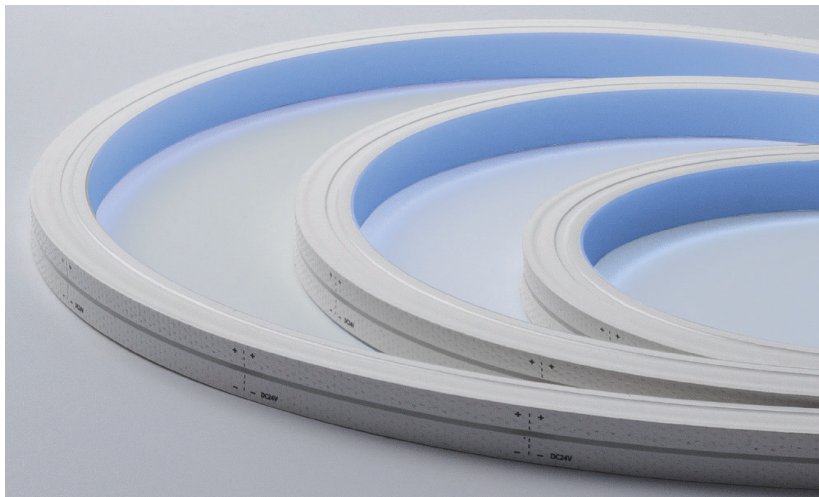

LINEAR LED FLEX RGBW TOP VIEW - 15W Per Metre

FLOY5 - XXXXX

TV

- IP67
-
- DC 24V
- LM 80
- Single Binning
-
-

Our LINEAR LED FLEX Top View 15w per metre features high efficiency (4 in 1) LEDs on a 2oz PCB board. Housed in a solvent, salt water and UV resistant extruded silicone tube, this product does not require mounting onto a heat sink and offers a LINEAR output in all applications.

Top View Flex units can be manipulated vertically up to a 200mm radius with the light source encapsulated along the bottom / top of each run.

Product Reference:

FLOY5	7	Finish IP67	Y	Kelvin RGB + W (3000K) Y1 RGB + W (4000K)	6	Beam Angle 160°	Y5	Light Source - Per Metre RGB 510lm + 230lm W	2	Pack 10 metre Reel
-------	---	----------------	---	---	---	--------------------	----	---	---	-----------------------