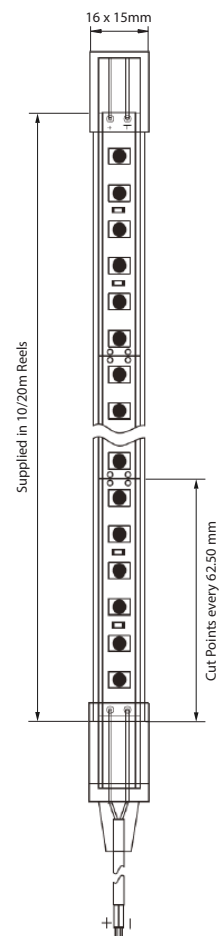

LINEAR LED FLEX RGBW TOP VIEW - 15W Per Metre

FLOY5 - XXXXX

TV

- IP67
-
- DC 24V
- LM 80
- Single Binning
-
-

Our LINEAR LED FLEX Top View 15w per metre features high efficiency (4 in 1) LEDs on a 2oz PCB board. Housed in a solvent, salt water and UV resistant extruded silicone tube, this product does not require mounting onto a heat sink and offers a LINEAR output in all applications.

Top View Flex units can be manipulated vertically up to a 200mm radius with the light source encapsulated along the bottom / top of each run.

Product Reference:

FLOY5	7	Finish IP67	Y	Kelvin RGB + W (3000K) Y1 RGB + W (4000K)	6	Beam Angle 160°	Y5	Light Source - Per Metre RGB 510lm + 230lm W	2	Pack 10 metre Reel
-------	---	----------------	---	---	---	--------------------	----	---	---	-----------------------