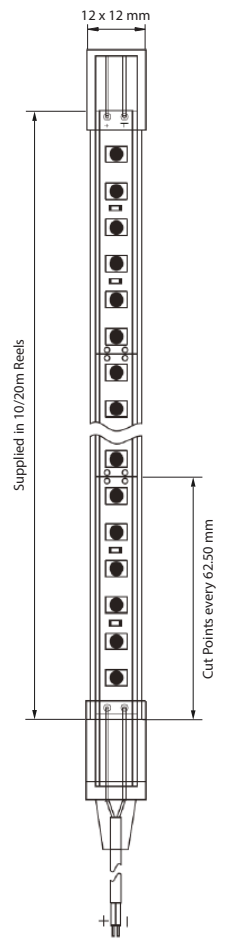

LINEAR LED FLEX RGB TOP VIEW - 10W Per Metre

FLOR3 - XXXXX

TV

- IP67
-
- DC 24V
- LM 80
- Single Binning
- Dimmable
- 5 Year

Our LINEAR LED FLEX Top View 10w per metre features high efficiency (3 in 1) LEDs on a 2oz PCB board. Housed in a solvent, salt water and UV resistant extruded silicone tube, this product does not require mounting onto a heat sink and offers a LINEAR output in all applications. Top View Flex units can be manipulated vertically up to a 200mm radius with the light source encapsulated along the bottom / top of each run.

Product Reference:

FLOR3	Finish	Kelvin	Beam Angle	Light Source - Per Metre	Pack
	7 IP67	R RGB	1 120°	R3 RGB 290lm/10w	2 10 metre Reel

Client _____

Date _____

Project Ref _____

Product Ref _____

Quantity _____