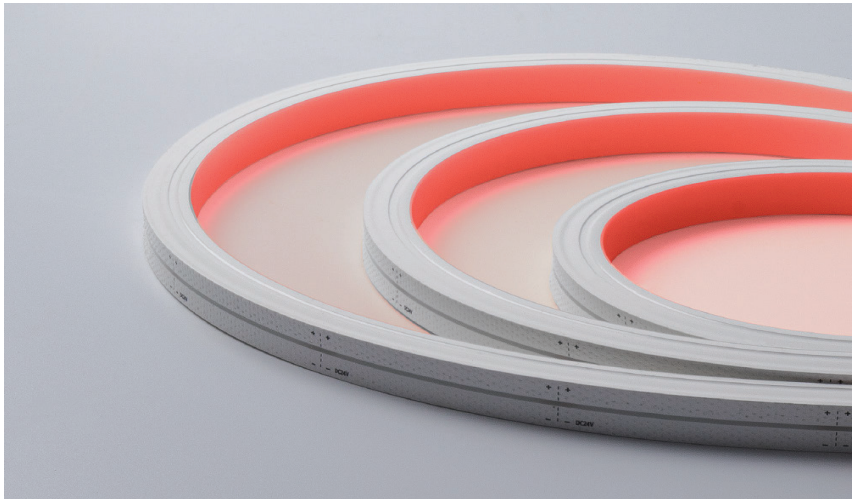

LINEAR LED FLEX RGB TOP VIEW - 10W Per Metre

FLOR3 - XXXXX

TV

- IP67
-
- DC 24V
- LM 80
- Single Binning
- Dimmable
- 5 Year

Our LINEAR LED FLEX Top View 10w per metre features high efficiency (3 in 1) LEDs on a 2oz PCB board. Housed in a solvent, salt water and UV resistant extruded silicone tube, this product does not require mounting onto a heat sink and offers a LINEAR output in all applications. Top View Flex units can be manipulated vertically up to a 200mm radius with the light source encapsulated along the bottom / top of each run.

Product Reference:

FLOR3	Finish	Kelvin	Beam Angle	Light Source - Per Metre	Pack
	7 IP67	R RGB	1 120°	R3 RGB 290lm/10w	2 10 metre Reel

Client _____

Date _____

Project Ref _____

Product Ref _____

Quantity _____