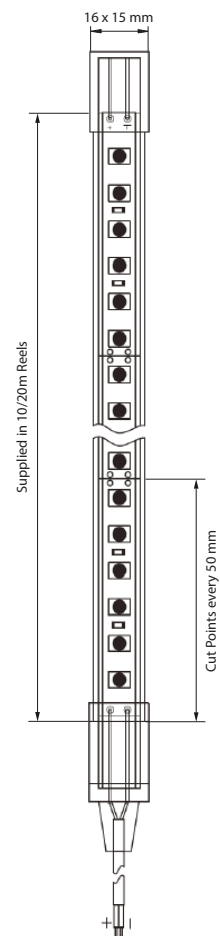

LINEAR LED FLEX ULTRA RUN TOP VIEW - 10W Per Metre

FLO3C - XXXXX

ULTRA

IP67		DC 24V	LM 80	Single Binning	CRI 92+	Dimmable	3 Step Macdams	5 Year
------	--	--------	-------	----------------	---------	----------	----------------	--------

Our LINEAR LED FLEX Top View Ultra Run 10w per metre features high efficiency 2835 LEDs on a 2oz PCB board. Housed in a solvent, salt water and UV resistant extruded silicone tube, this product does not require mounting onto a heat sink and offers a LINEAR output in all applications. Top View Flex units can be manipulated vertically up to a 200mm radius with the light source encapsulated along the bottom / top of each run.

Product Reference:

FLO3C	Finish	Kelvin	Beam Angle	Light Source - Per Metre	Pack
7	IP67	G 2700K C 3000K N 4000K	6 160°	O3 540 - 590 lm/10w	2 10 metre Reel

Client _____

Date _____

Project Ref _____

Product Ref _____