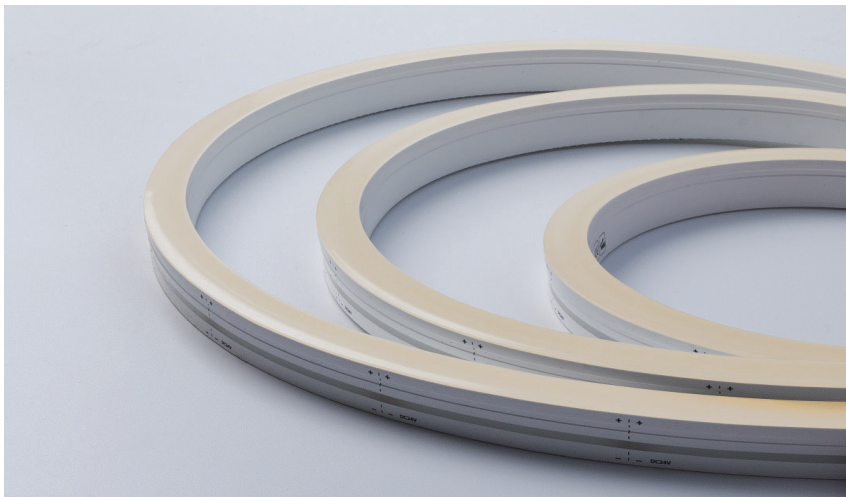

LINEAR LED FLEX ULTRA RUN TOP VIEW - 10W Per Metre

FLO3C - XXXXX

ULTRA

IP67		DC 24V	LM 80	Single Binning	CRI 92+	Dimmable	3 Step Macdams	5 Year
------	--	--------	-------	----------------	---------	----------	----------------	--------

Our LINEAR LED FLEX Top View Ultra Run 10w per metre features high efficiency 2835 LEDs on a 2oz PCB board. Housed in a solvent, salt water and UV resistant extruded silicone tube, this product does not require mounting onto a heat sink and offers a LINEAR output in all applications. Top View Flex units can be manipulated vertically up to a 200mm radius with the light source encapsulated along the bottom / top of each run.

Product Reference:

FLO3C	Finish	Kelvin	Beam Angle	Light Source - Per Metre	Pack
7	IP67	G 2700K C 3000K N 4000K	6 160°	O3 540 - 590 lm/10w	2 10 metre Reel

Client _____

Date _____

Project Ref _____

Product Ref _____