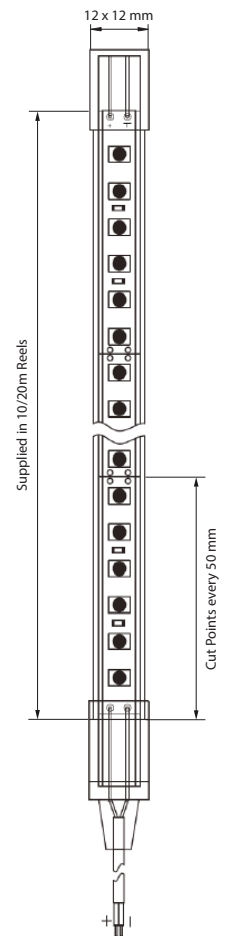

LINEAR LED FLEX TOP VIEW - 10W Per Metre

FLO3 - XXXXX

TV

- IP67
-
- DC 24V
- LM 80
- Single Binning
- CRI 92+
- Dimmable
- 3 Step Macdams
- 5 Year

Our LINEAR LED FLEX Top View 10w per metre features high efficiency 2835 LEDs on a 2oz PCB board. Housed in a solvent, salt water and UV resistant extruded silicone tube, this product does not require mounting onto a heat sink and offers a LINEAR output in all applications. Top View Flex units can be manipulated vertically up to a 200mm radius with the light source encapsulated along the bottom / top of each run.

Product Reference:

FLO3	7	Finish IP67	G	Kelvin 2700K	1	Beam Angle 120°	O3	Light Source - Per Metre 650 - 680lm/10w	2	Pack 10 metre Reel
			C	3000K						
			N	4000K						

Client _____

Date _____

Project Ref _____