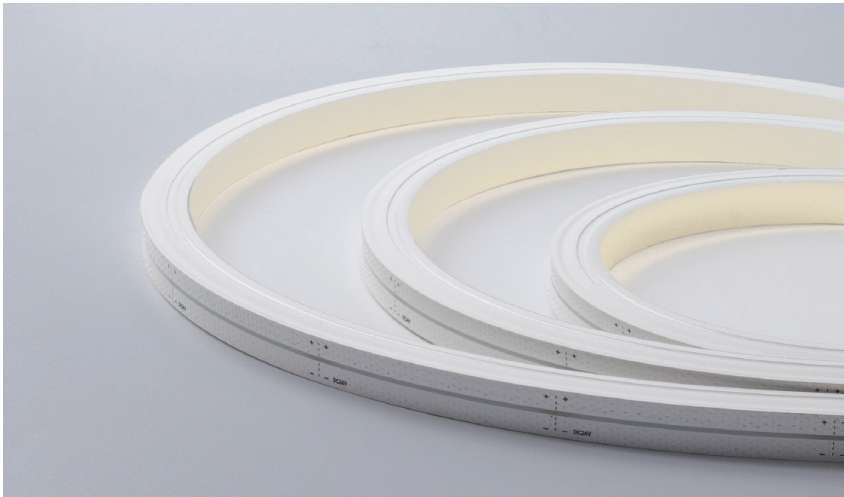

LINEAR LED FLEX TOP VIEW - 10W Per Metre

FLO3 - XXXXX

TV

- IP67
-
- DC 24V
- LM 80
- Single Binning
- CRI 92+
- Dimmable
- 3 Step Macdams
- 5 Year

Our LINEAR LED FLEX Top View 10w per metre features high efficiency 2835 LEDs on a 2oz PCB board. Housed in a solvent, salt water and UV resistant extruded silicone tube, this product does not require mounting onto a heat sink and offers a LINEAR output in all applications. Top View Flex units can be manipulated vertically up to a 200mm radius with the light source encapsulated along the bottom / top of each run.

Product Reference:

FLO3	7	Finish IP67	G	Kelvin 2700K	1	Beam Angle 120°	O3	Light Source - Per Metre 650 - 680lm/10w	2	Pack 10 metre Reel
			C	3000K						
			N	4000K						

Client _____

Date _____

Project Ref _____