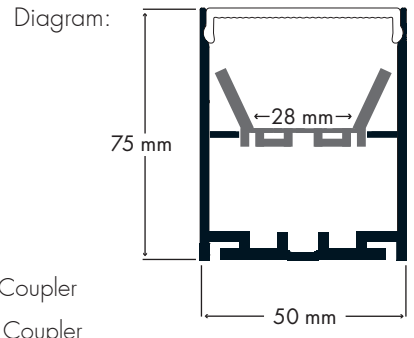

# Surface PRO LINEAR - 50 x 75

PRO50 - XXX

PRO

IP20

Product Reference:

PRO50	Finish	Length	Diffuser	Accessories
	8 Aluminium	1m 1 meter 25m 2.5 metre	O Opal C Clear	PRO-90D Corner Coupler PRO-180D Straight Coupler

\* Each meter of Foss Profile comes with 2 Clips + End Caps as standard; for extra packs please quote code PRO50-8AC

Client \_\_\_\_\_

Date \_\_\_\_\_

Project Ref \_\_\_\_\_

Product Ref \_\_\_\_\_

Quantity \_\_\_\_\_