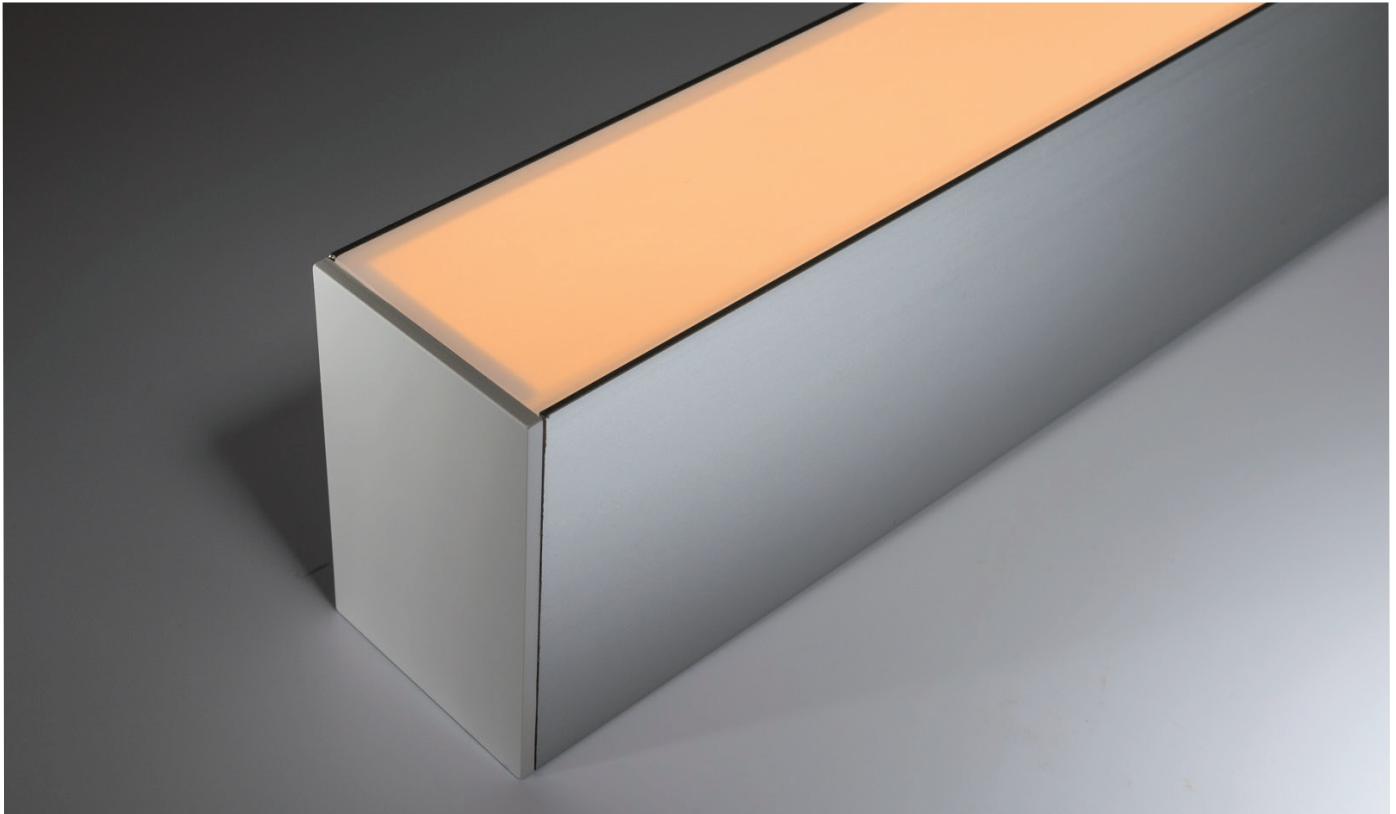

# Surface PRO LINEAR - 50 x 75

PRO50 - XXX

PRO

IP20

Product Reference:

PRO50	Finish	Length	Diffuser	Accessories
	8 Aluminium	1m 1 meter 25m 2.5 metre	O Opal C Clear	PRO-90D Corner Coupler PRO-180D Straight Coupler

\* Each meter of Foss Profile comes with 2 Clips + End Caps as standard; for extra packs please quote code PRO50-8AC

Client \_\_\_\_\_

Date \_\_\_\_\_

Project Ref \_\_\_\_\_

Product Ref \_\_\_\_\_

Quantity \_\_\_\_\_