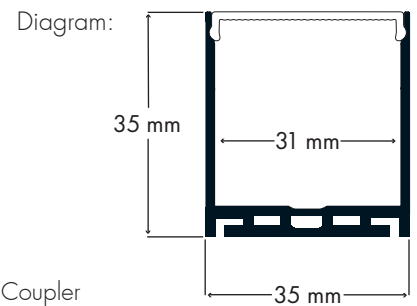

Surface PRO LINEAR - 35 x 35

PRO35 - XXX

PRO

Product Reference:

PRO35	Finish	Length	Diffuser	Accessories
8	Aluminium	1m 1 meter 2m 2 meter	O Opal C Clear	PRO-90D Corner Coupler PRO-180D Straight Coupler

* Each meter of Foss Profile comes with 2 Clips + End Caps as standard; for extra packs please quote code PRO35-8AC