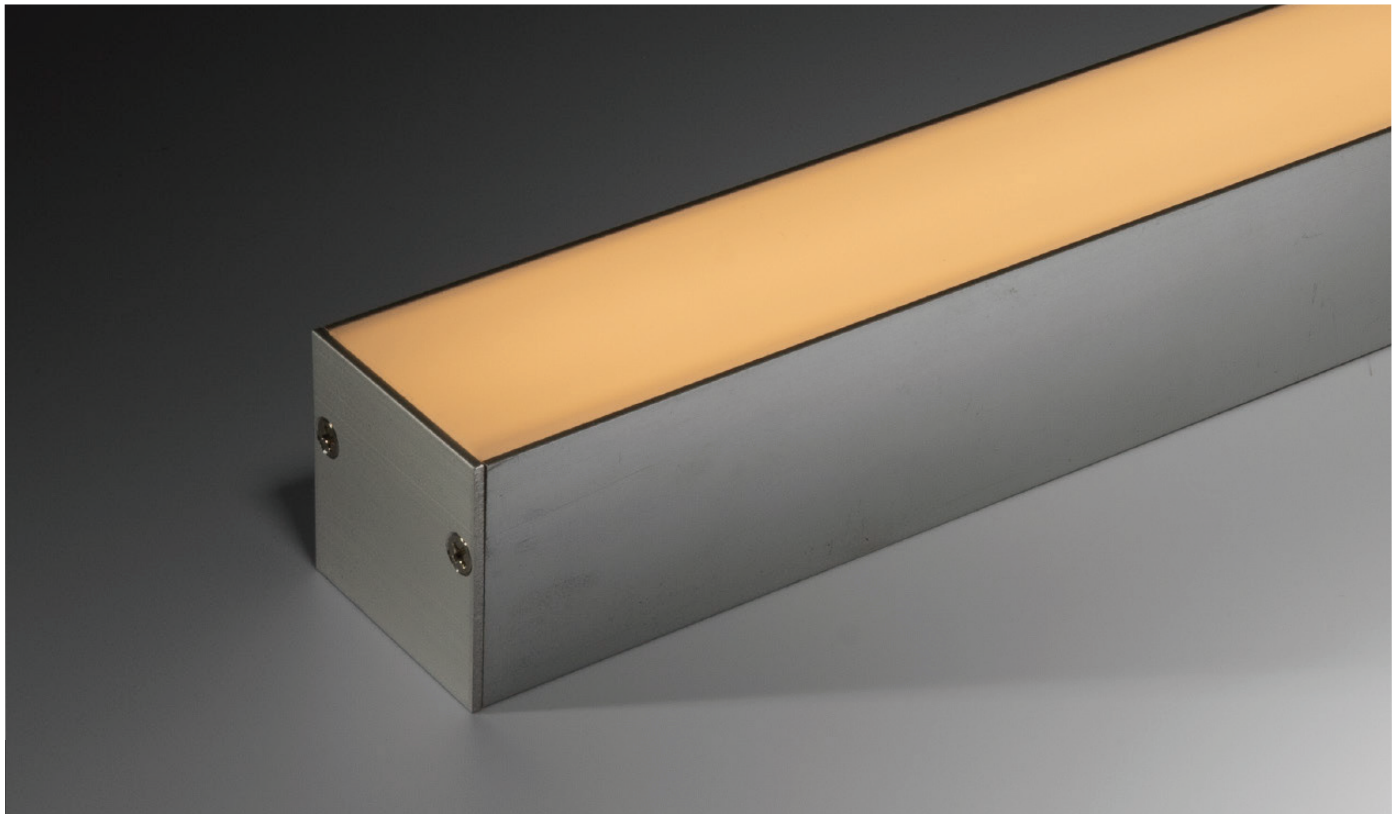

Surface PRO LINEAR - 35 x 35

PRO35 - XXX

PRO

Product Reference:

PRO35	Finish	Length	Diffuser	Accessories
8	Aluminium	1m 1 meter 2m 2 meter	O Opal C Clear	PRO-90D Corner Coupler PRO-180D Straight Coupler

* Each meter of Foss Profile comes with 2 Clips + End Caps as standard; for extra packs please quote code PRO35-8AC