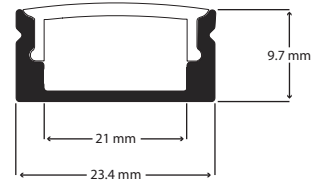

# Surface PRO - 23 x 10

PRO5 - XXX

PRO

IP20

Product Reference:

Diagram:

PRO5	Finish	Length	Diffuser
8	Aluminium	1m 1 meter 2m 2 meter	O Opal C Clear

\* Each meter of Foss Profile comes with 2 Clips + End Caps as standard; for extra packs please quote code PRO5-AC