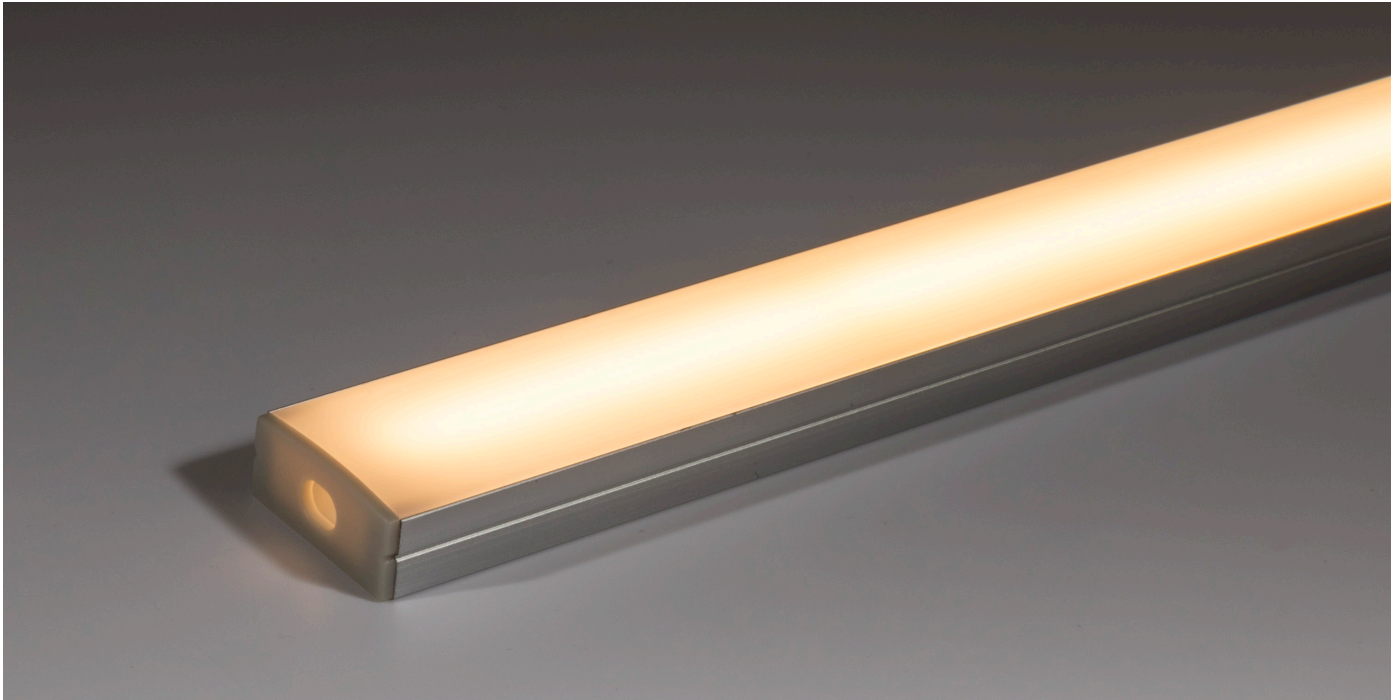

# Surface PRO - 23 x 10

PRO5 - XXX

PRO

IP20

Product Reference:

Diagram:

PRO5	Finish	Length	Diffuser
8	Aluminium	1m 1 meter 2m 2 meter	O Opal C Clear

\* Each meter of Foss Profile comes with 2 Clips + End Caps as standard; for extra packs please quote code PRO5-AC