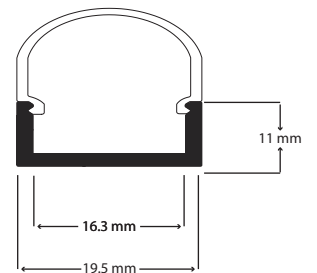

Surface PRO Circular - 20 x 22

PRO4C - XXX

PRO

Product Reference:

PRO4C	<input type="checkbox"/> Finish	<input type="checkbox"/> Length	<input type="checkbox"/> Diffuser
	8 Aluminium	1m 1 meter 2m 2 meter	O Opal C Clear

Diagram:

* Each meter of Foss Profile comes with 2 Clips + End Caps as standard; for extra packs please quote code PRO4C-AC

Client _____

Date _____

Project Ref _____

Product Ref _____

Quantity _____