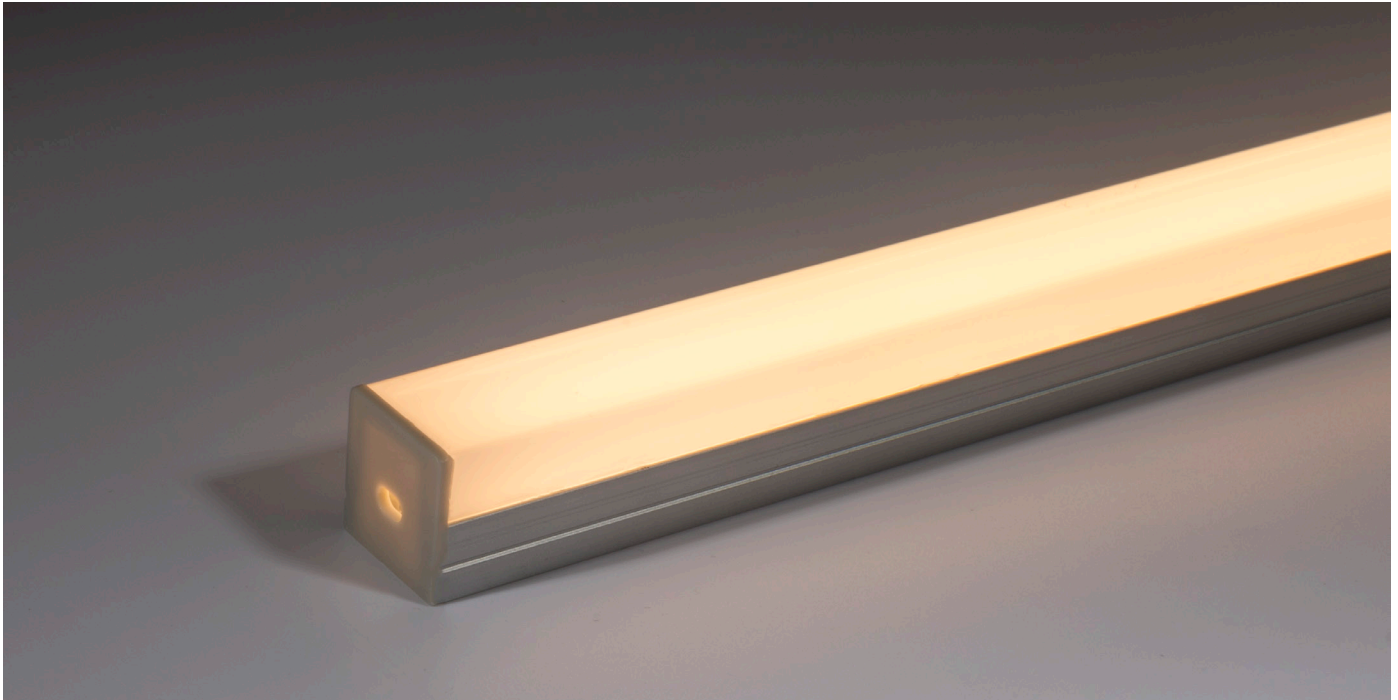

Surface PRO Square - 20 x 22

PRO4 - XXX

PRO

Product Reference:

PRO4	Finish	Length	Diffuser
8	Aluminium	1m 1 meter 2m 2 meter	O Opal C Clear

Diagram:

* Each meter of Foss Profile comes with 2 Clips + End Caps as standard; for extra packs please quote code PRO4-AC