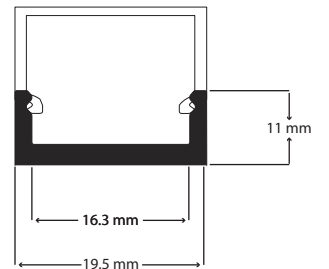

Surface PRO Square - 20 x 22

PRO4 - XXX

PRO

Product Reference:

PRO4	Finish	Length	Diffuser
8	Aluminium	1m 1 meter 2m 2 meter	O Opal C Clear

Diagram:

* Each meter of Foss Profile comes with 2 Clips + End Caps as standard; for extra packs please quote code PRO4-AC