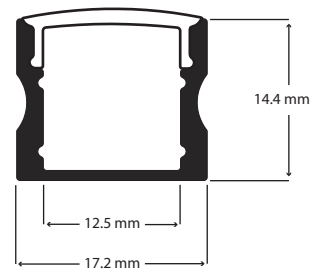

Surface PRO - 17 x 14

PRO2 - XXX

PRO

Product Reference:

PRO2	<input type="checkbox"/> Finish	<input type="checkbox"/> Length	<input type="checkbox"/> Diffuser
8	Aluminium	1m 1 meter	O Opal
		2m 2 meter	C Clear

Diagram:

* Each meter of Foss Profile comes with 2 Clips + End Caps as standard; for extra packs please quote code PRO2-AC

Client _____

Date _____

Project Ref _____

Product Ref _____

Quantity _____