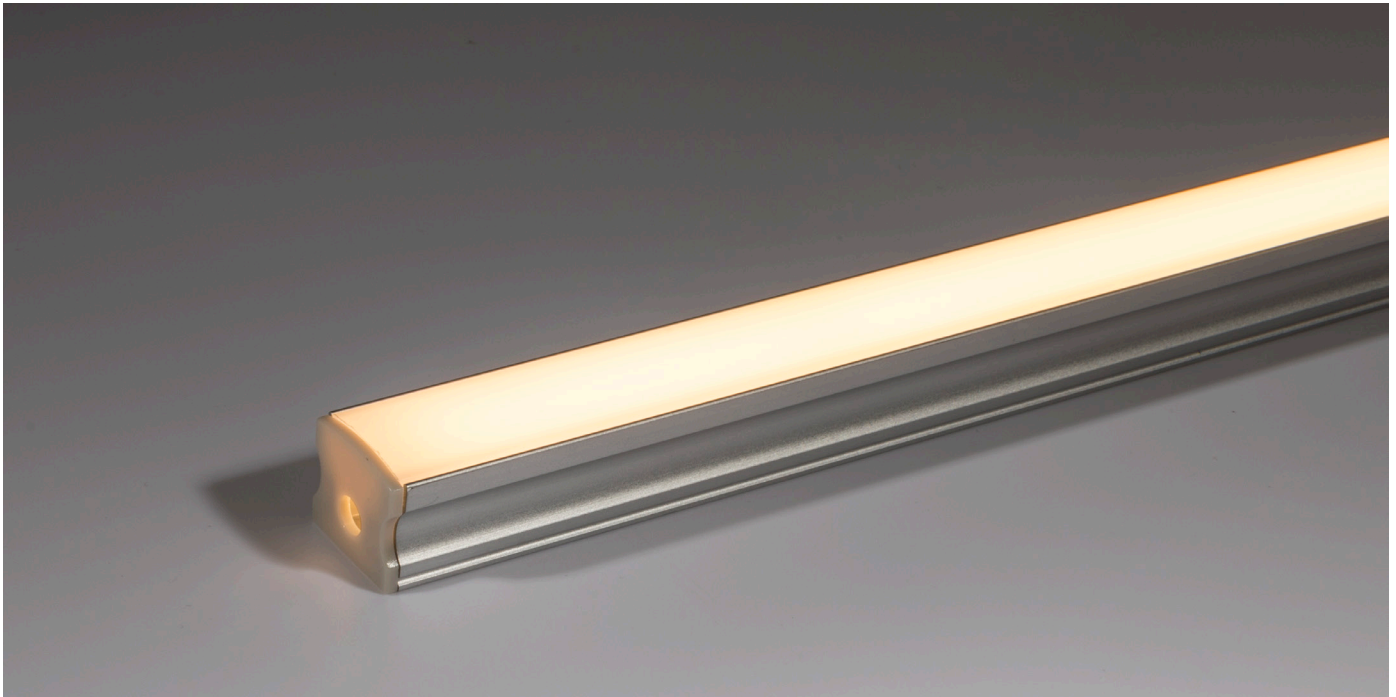

Surface PRO - 17 x 14

PRO2 - XXX

PRO

Product Reference:

PRO2	<input type="checkbox"/> Finish	<input type="checkbox"/> Length	<input type="checkbox"/> Diffuser
8	Aluminium	1m 1 meter	O Opal
		2m 2 meter	C Clear

Diagram:

* Each meter of Foss Profile comes with 2 Clips + End Caps as standard; for extra packs please quote code PRO2-AC

Client _____

Date _____

Project Ref _____

Product Ref _____

Quantity _____