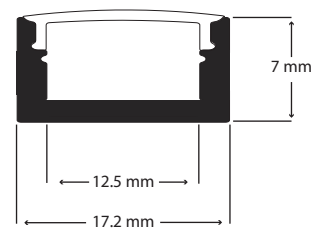

# Surface PRO - 17 x 7

PRO1 - XXX

PRO

Product Reference:

PRO1	Finish	Length	Diffuser
8	Aluminium	1m 1 meter 2m 2 meter	O Opal C Clear

Diagram:

\* Each meter of Foss Profile comes with 2 Clips + End Caps as standard; for extra packs please quote code PRO1-AC