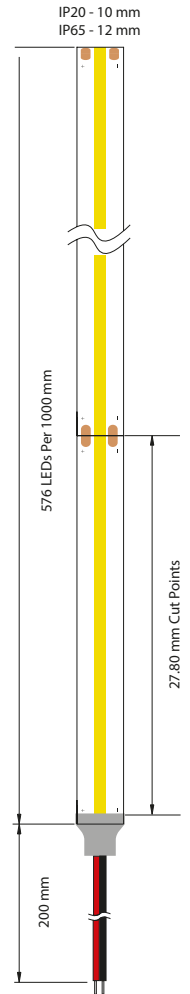

# Tuneable White COB LINEAR - 10W Per Metre

FLSCBT3 - XXXXX

LINEAR

IP65	IP20	DC 24V	LM 80	Single Binning	CRI 92+	Dimmable	3 Step Macdams	5 Year
------	------	--------	-------	----------------	---------	----------	----------------	--------

Our LINEAR COB Tuneable White Series 10W per metre LED Strip features 576 branded high efficiency COB SMD LEDs on a 2oz PCB board for a durable finish.

Easy mounting thanks to added strength (3M 300LSE) self adhesive and backed up by a 3 year standard and 5 year Extended Manufacturer's Warranty.

## Product Reference:

FLSCBT3	Finish	Kelvin	Beam Angle	Light Source - Per Metre	Pack	
0	IP20	T	2700K - 6500K	1	5 metre Reel	
5	IP65			T3	1000 - 500 lm/10w	
			1	120°	2	10 metre Reel

Client \_\_\_\_\_

Date \_\_\_\_\_