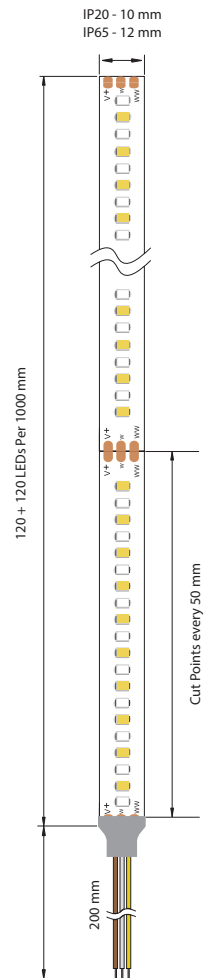

# Tuneable White LINEAR - 20W Per Metre

FLST6 - XXXXX

LINEAR

IP65	IP20	DC 24V	LM 80	Single Binning	CRI 97+	Dimmable	3 Step Macdams	5 Year
------	------	--------	-------	----------------	---------	----------	----------------	--------

Our LINEAR TUNEABLE WHITE SERIES strips produce a no dotted linear light finish when combined with any fossLED aluminium extrusion, this 20W per metre model features branded high efficiency 1808 SMD LEDs on a 2oz PCB board for a durable finish.

## Product Reference:

FLST6	Finish	Kelvin	Beam Angle	Light Source - Per Metre	Pack				
0	IP20	T	2700K - 6500K	1	120°	T6	850 - 1700 lm/20w	1	5 metre Reel
5	IP65							2	10 metre Reel

Client

Date

Project Ref

Product Ref

Quantity