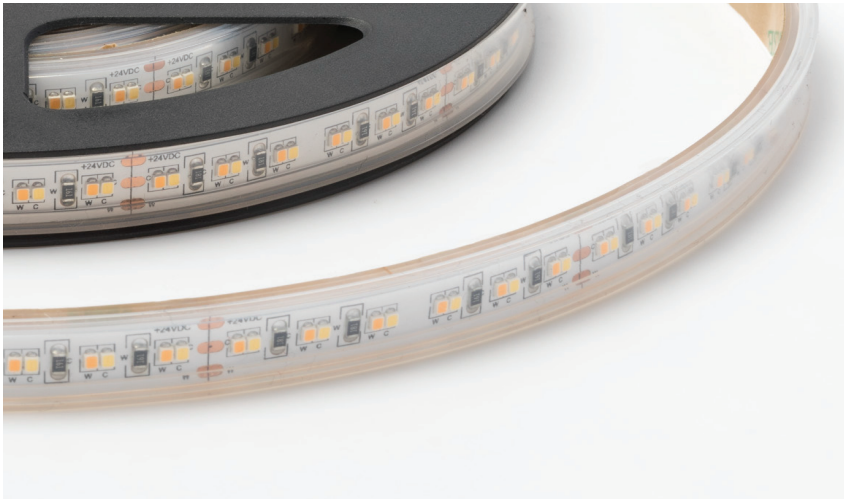

# Tuneable White LINEAR - 20W Per Metre

FLST6 - XXXXX

LINEAR

IP65	IP20	DC 24V	LM 80	Single Binning	CRI 97+	Dimmable	3 Step Macdams	5 Year
------	------	--------	-------	----------------	---------	----------	----------------	--------

Our LINEAR TUNEABLE WHITE SERIES strips produce a no dotted linear light finish when combined with any fossLED aluminium extrusion, this 20W per metre model features branded high efficiency 1808 SMD LEDs on a 2oz PCB board for a durable finish.

Easy mounting thanks to added strength (3M 300LSE) self adhesive and backed up by a 3 year standard and 5 year Extended Manufacturer's Warranty.

## Product Reference:

FLST6	Finish	Kelvin	Beam Angle	Light Source - Per Metre	Pack				
0	IP20	T	2700K - 6500K	1	120°	T6	850 - 1700 lm/20w	1	5 metre Reel
5	IP65							2	10 metre Reel

Client

Date

Project Ref